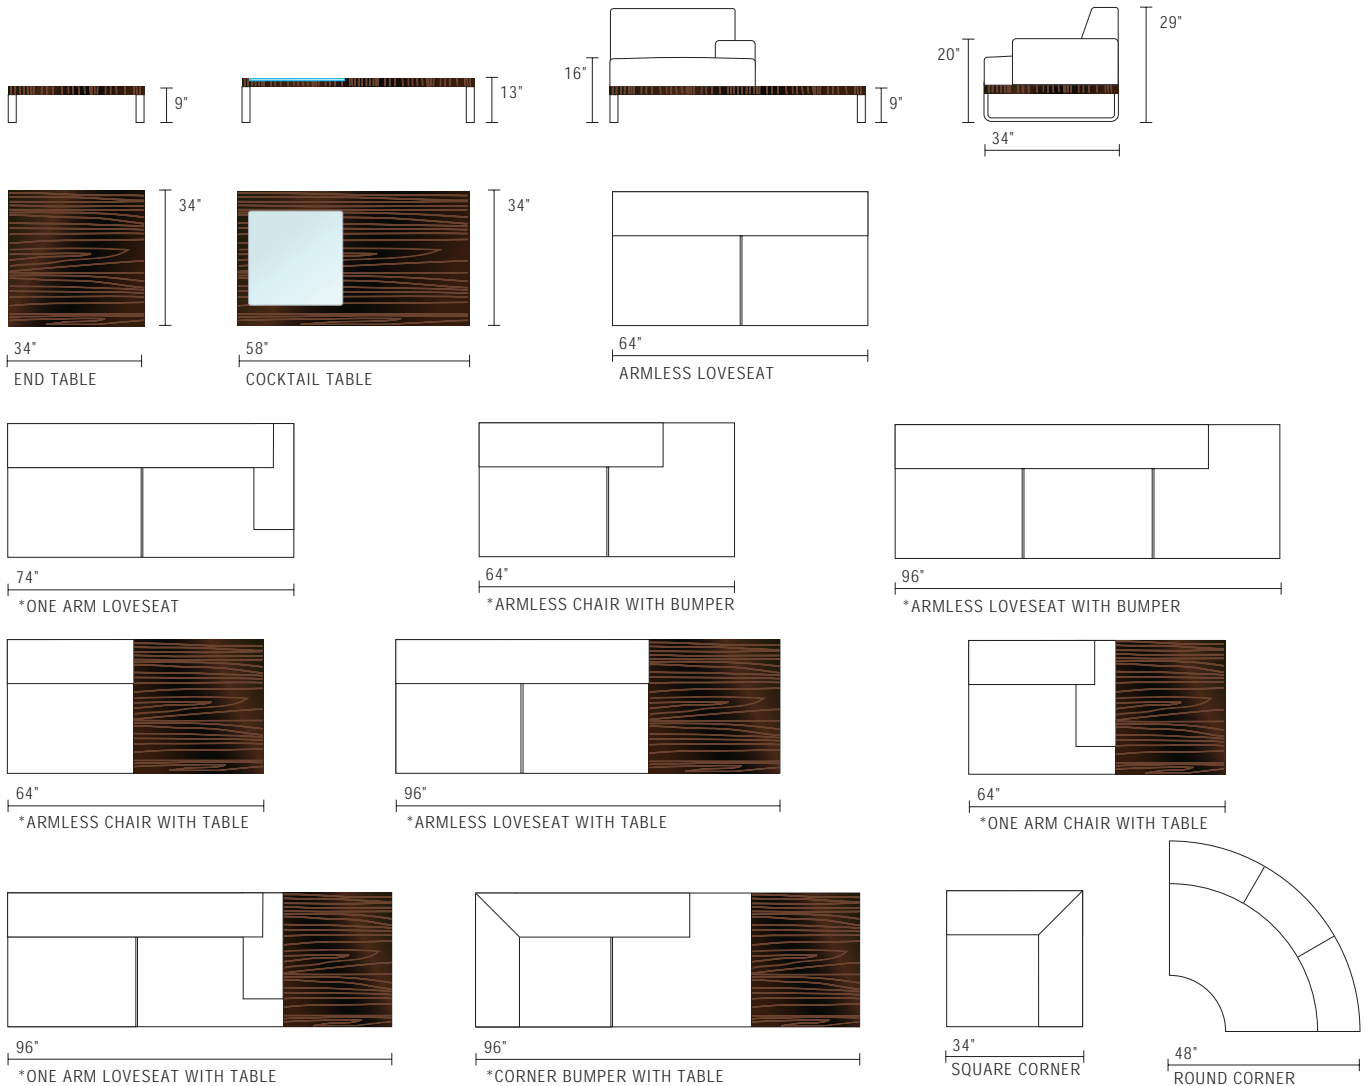

Specifications are subject to change without notice.

©2004 Dellarobbia, Inc.

DELLAROBBIATM