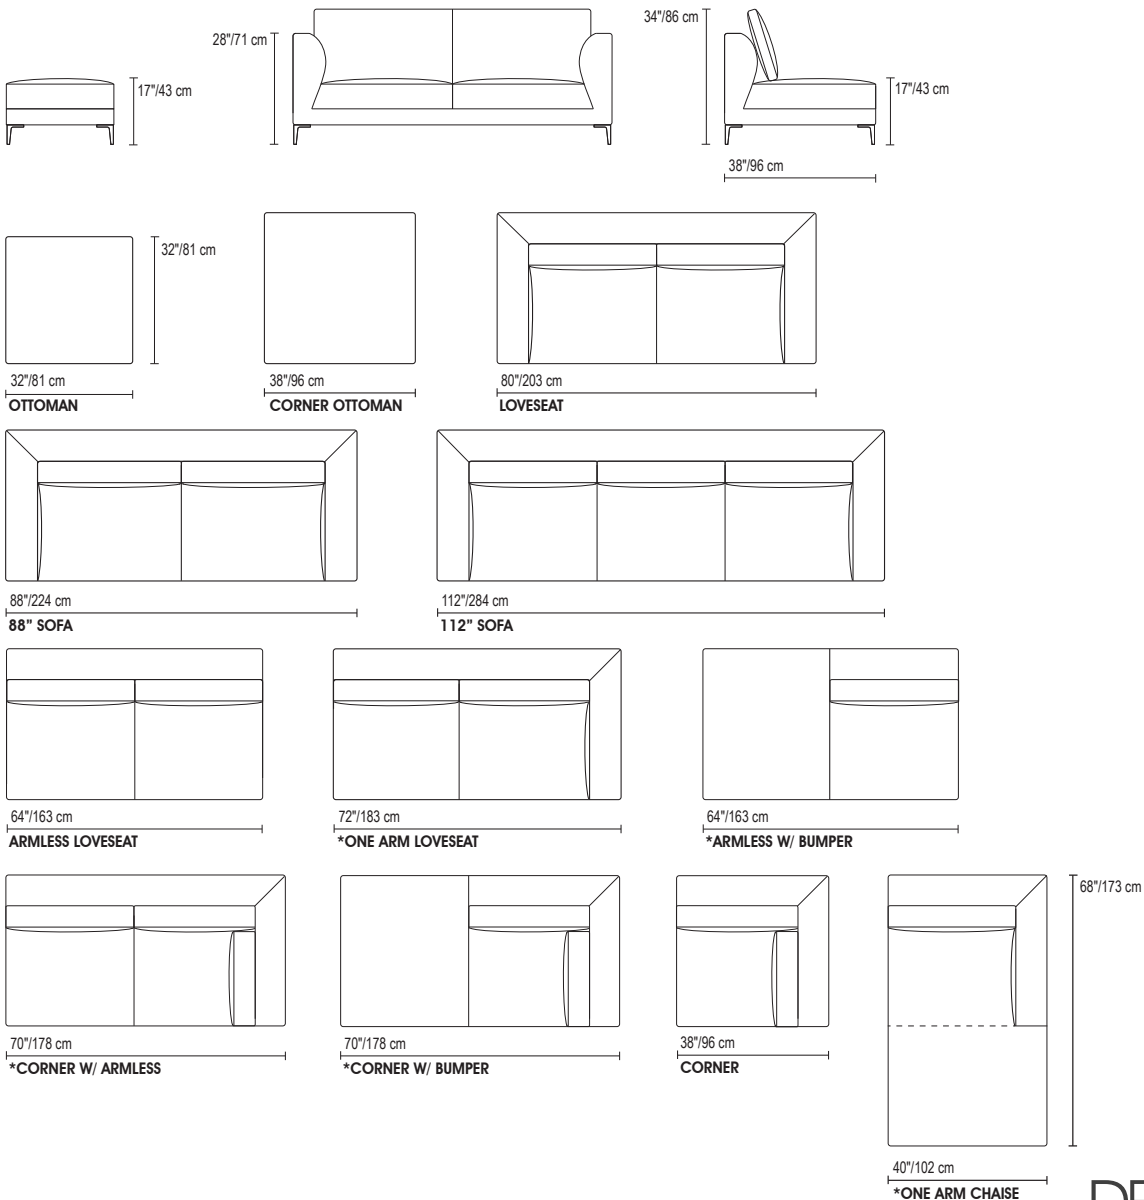

*Line drawing shown as right facing, also available as left facing. Top view shown approximate 1/4" scale

SPECIFICATIONS

FRAME: Select hardwood and industrial grade plywood covered with polyurethane foam and polyester fiber.

SUSPENSION: 3" unidirectional webbing.

CUSHIONS: Seat ; multiple density/IFD polyurethane foam combined with serene™ air technology wrapped with polyester fiber.

Back; 50% 90/10 white feather & down and 50% polyester fiber.

SEAT DEPTH: Seat depth with back cushion approx. 22"/56 cm.

NOTE : Accent pillow not included, please see accent pillow columns for pricing.

Specifications are subject to change without notice. [HP-F-18]