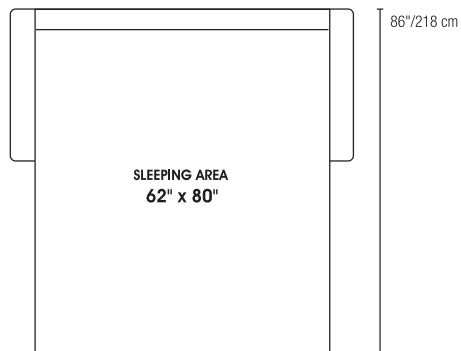

### CONFIGURATIONS SOFA SLEEPER

\*Top view shown approximate 1/4" scale

**CUSHIONS:** Seat & Back; polyurethane foam, wrapped with polyester fiber.

**LEG:** Plastic glide.

**NOTE:** Accent pillows not included in price, please see accent pillow columns for pricing.

86"/218 cm

SOFA SLEEPER

86"/218 cm