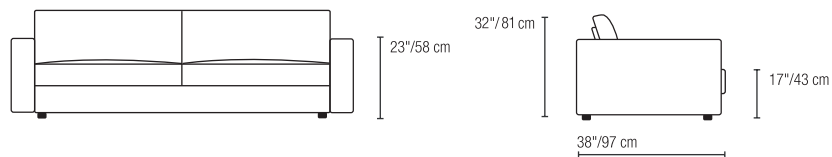

### CONFIGURATIONS SOFA SLEEPER

\*Top view shown approximate 1/4" scale

**CUSHIONS:** Seat & Back; polyurethane foam, wrapped with polyester fiber.

**LEG:** Plastic glide.

**NOTE:** Accent pillows not included in price, please see accent pillow columns for pricing.

86"/218 cm

SOFA SLEEPER

86"/218 cm