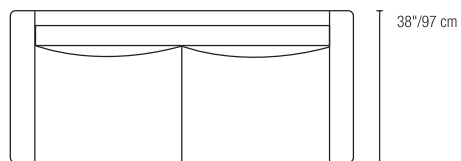

### CONFIGURATIONS SOFA SLEEPER

\*Top view shown approximate 1/4" scale

**CUSHIONS:** Seat & Back; polyurethane foam, wrapped with polyester fiber.

**LEG:** Plastic glide.

**NOTE:** Accent pillows not included in price, please see accent pillow columns for pricing.

86"/218 cm